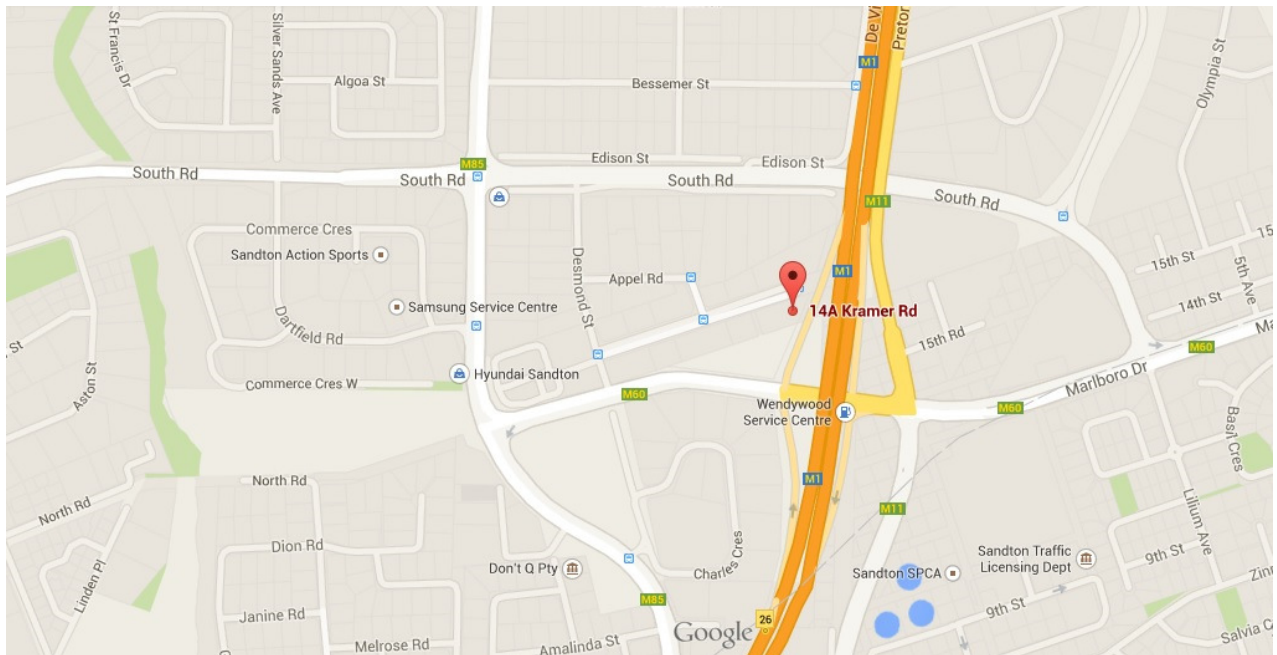

**Directions to levelthree – Marlboro Place, 14A Kramer Road, Kramerville:**

*From Sandton Drive:* Continue on Sandton Drive and cross over Rivonia Road continuing straight when becomes to Katherine Street. Continue under the Grayston Drive bridge. Turn right onto Marlboro Drive. Then first left into Desmond Street. Turn right up Kramer Road (a one-way) and continue up the road, turning right with the road at the top and continuing down once again. A short way after the compulsory turn with the road you will see Marlboro Place on your left. Turn left to enter the premises to locate parking or find parking on the street.

*From Rivonia Road:* Heading towards Sandton Central on Rivonia Road, turn left onto South Road. Continue down this road and cross over the traffic lights at Bowling Avenue. Turn right at the next set of traffic lights into Desmond Street and go over two speedbumps. Turn left up Kramer Road (a one-way) and continue up the road, turning right with the road at the top and continuing down once again. A short way after the compulsory turn with the road you will see Marlboro Place on your left. Turn left to enter the premises to locate parking or find parking on the street.

*From the M1:* Take the Marlboro Road offramp and head towards Sandton. Continue straight and turn right into Katherine Street at the traffic lights. Continue over one set of traffic lights and then turn right at the next set into South Road. Turn right at the next set of traffic lights into Desmond Street and continue over two speedbumps. Turn left up Kramer Road (a one-way) and continue up the road, turning right with the road at the top and continuing down once again. A short way after the compulsory turn with the road you will see Marlboro Place on your left. Turn left to enter the premises to locate parking or find parking on the street